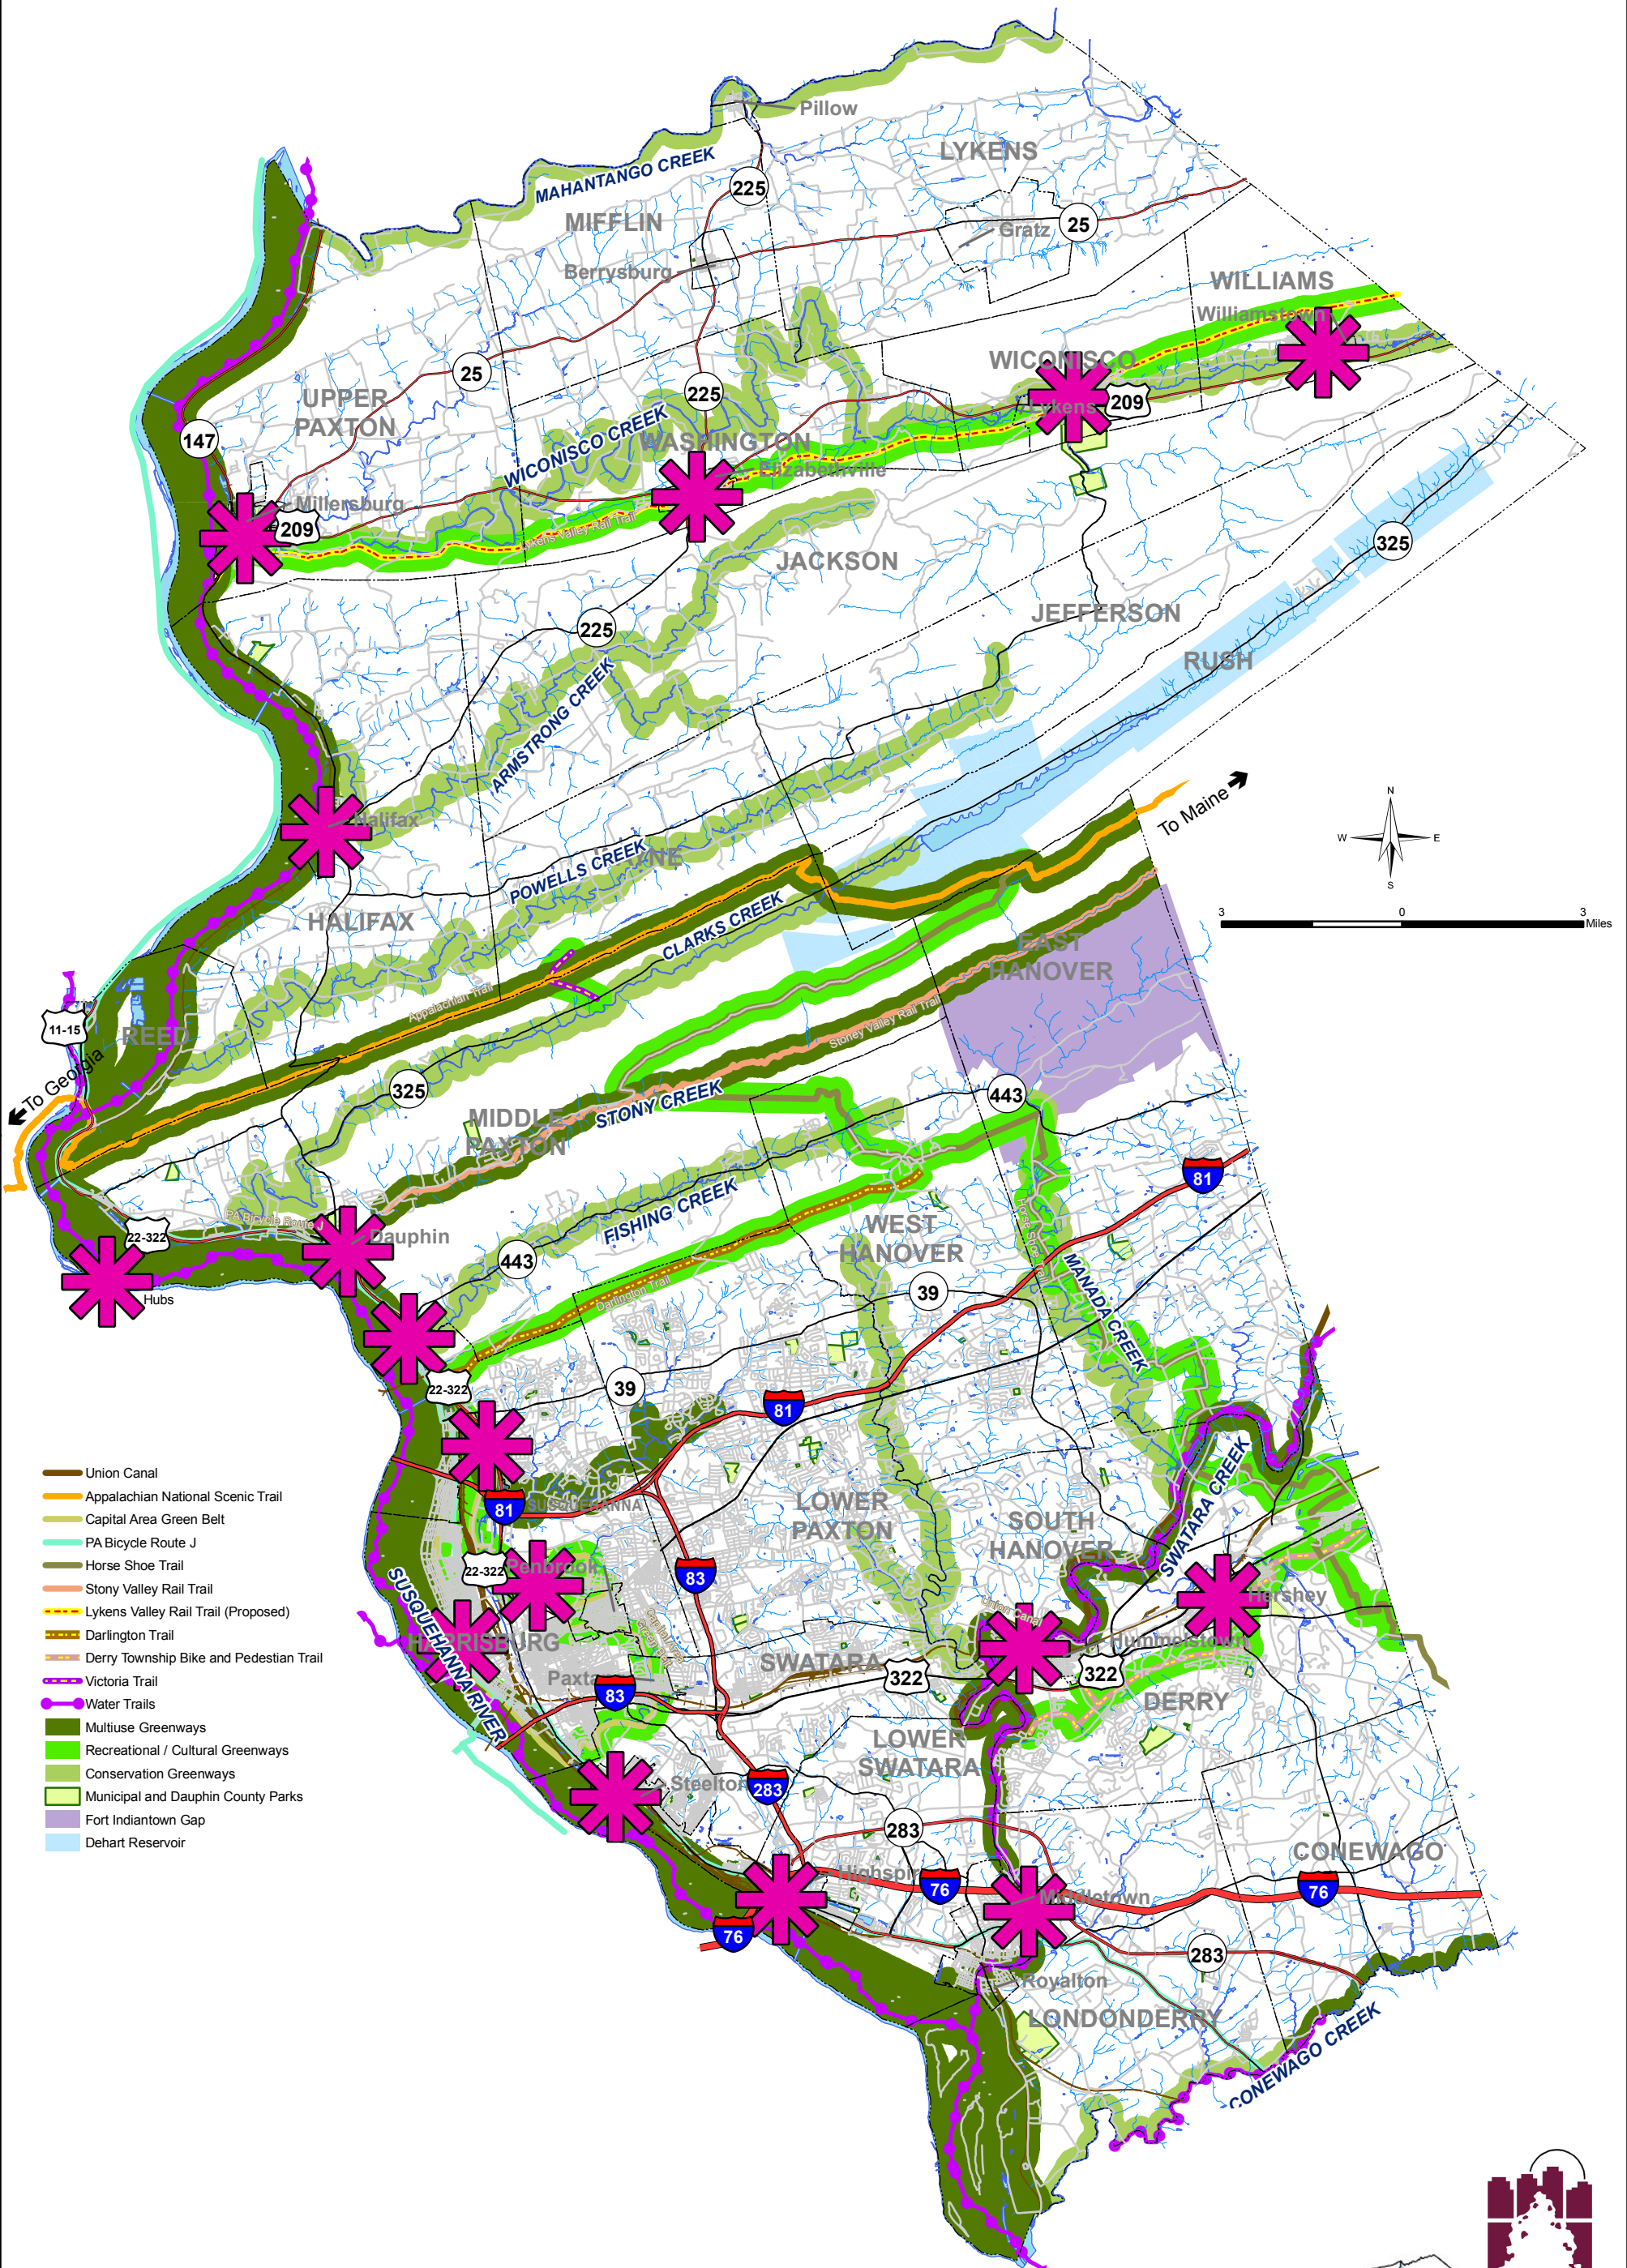

Map 4.1: Dauphin County Parks and Greenways Concept

Dauphin County, Pennsylvania

- Union Canal
- Appalachian National Scenic Trail
- Capital Area Green Belt
- PA Bicycle Route J
- Horse Shoe Trail
- Stony Valley Rail Trail
- Lykens Valley Rail Trail (Proposed)
- Darlington Trail
- Derry Township Bike and Pedestrian Trail
- Victoria Trail
- Water Trails
- Multiuse Greenways
- Recreational / Cultural Greenways
- Conservation Greenways
- Municipal and Dauphin County Parks
- Fort Indiantown Gap
- Dehart Reservoir

HRG
Herbert, Rowland & Grubic, Inc.
Engineering & Related Services

Note: Mapping Derived From Data Provided By Dauphin County and Tri-County Regional Planning.