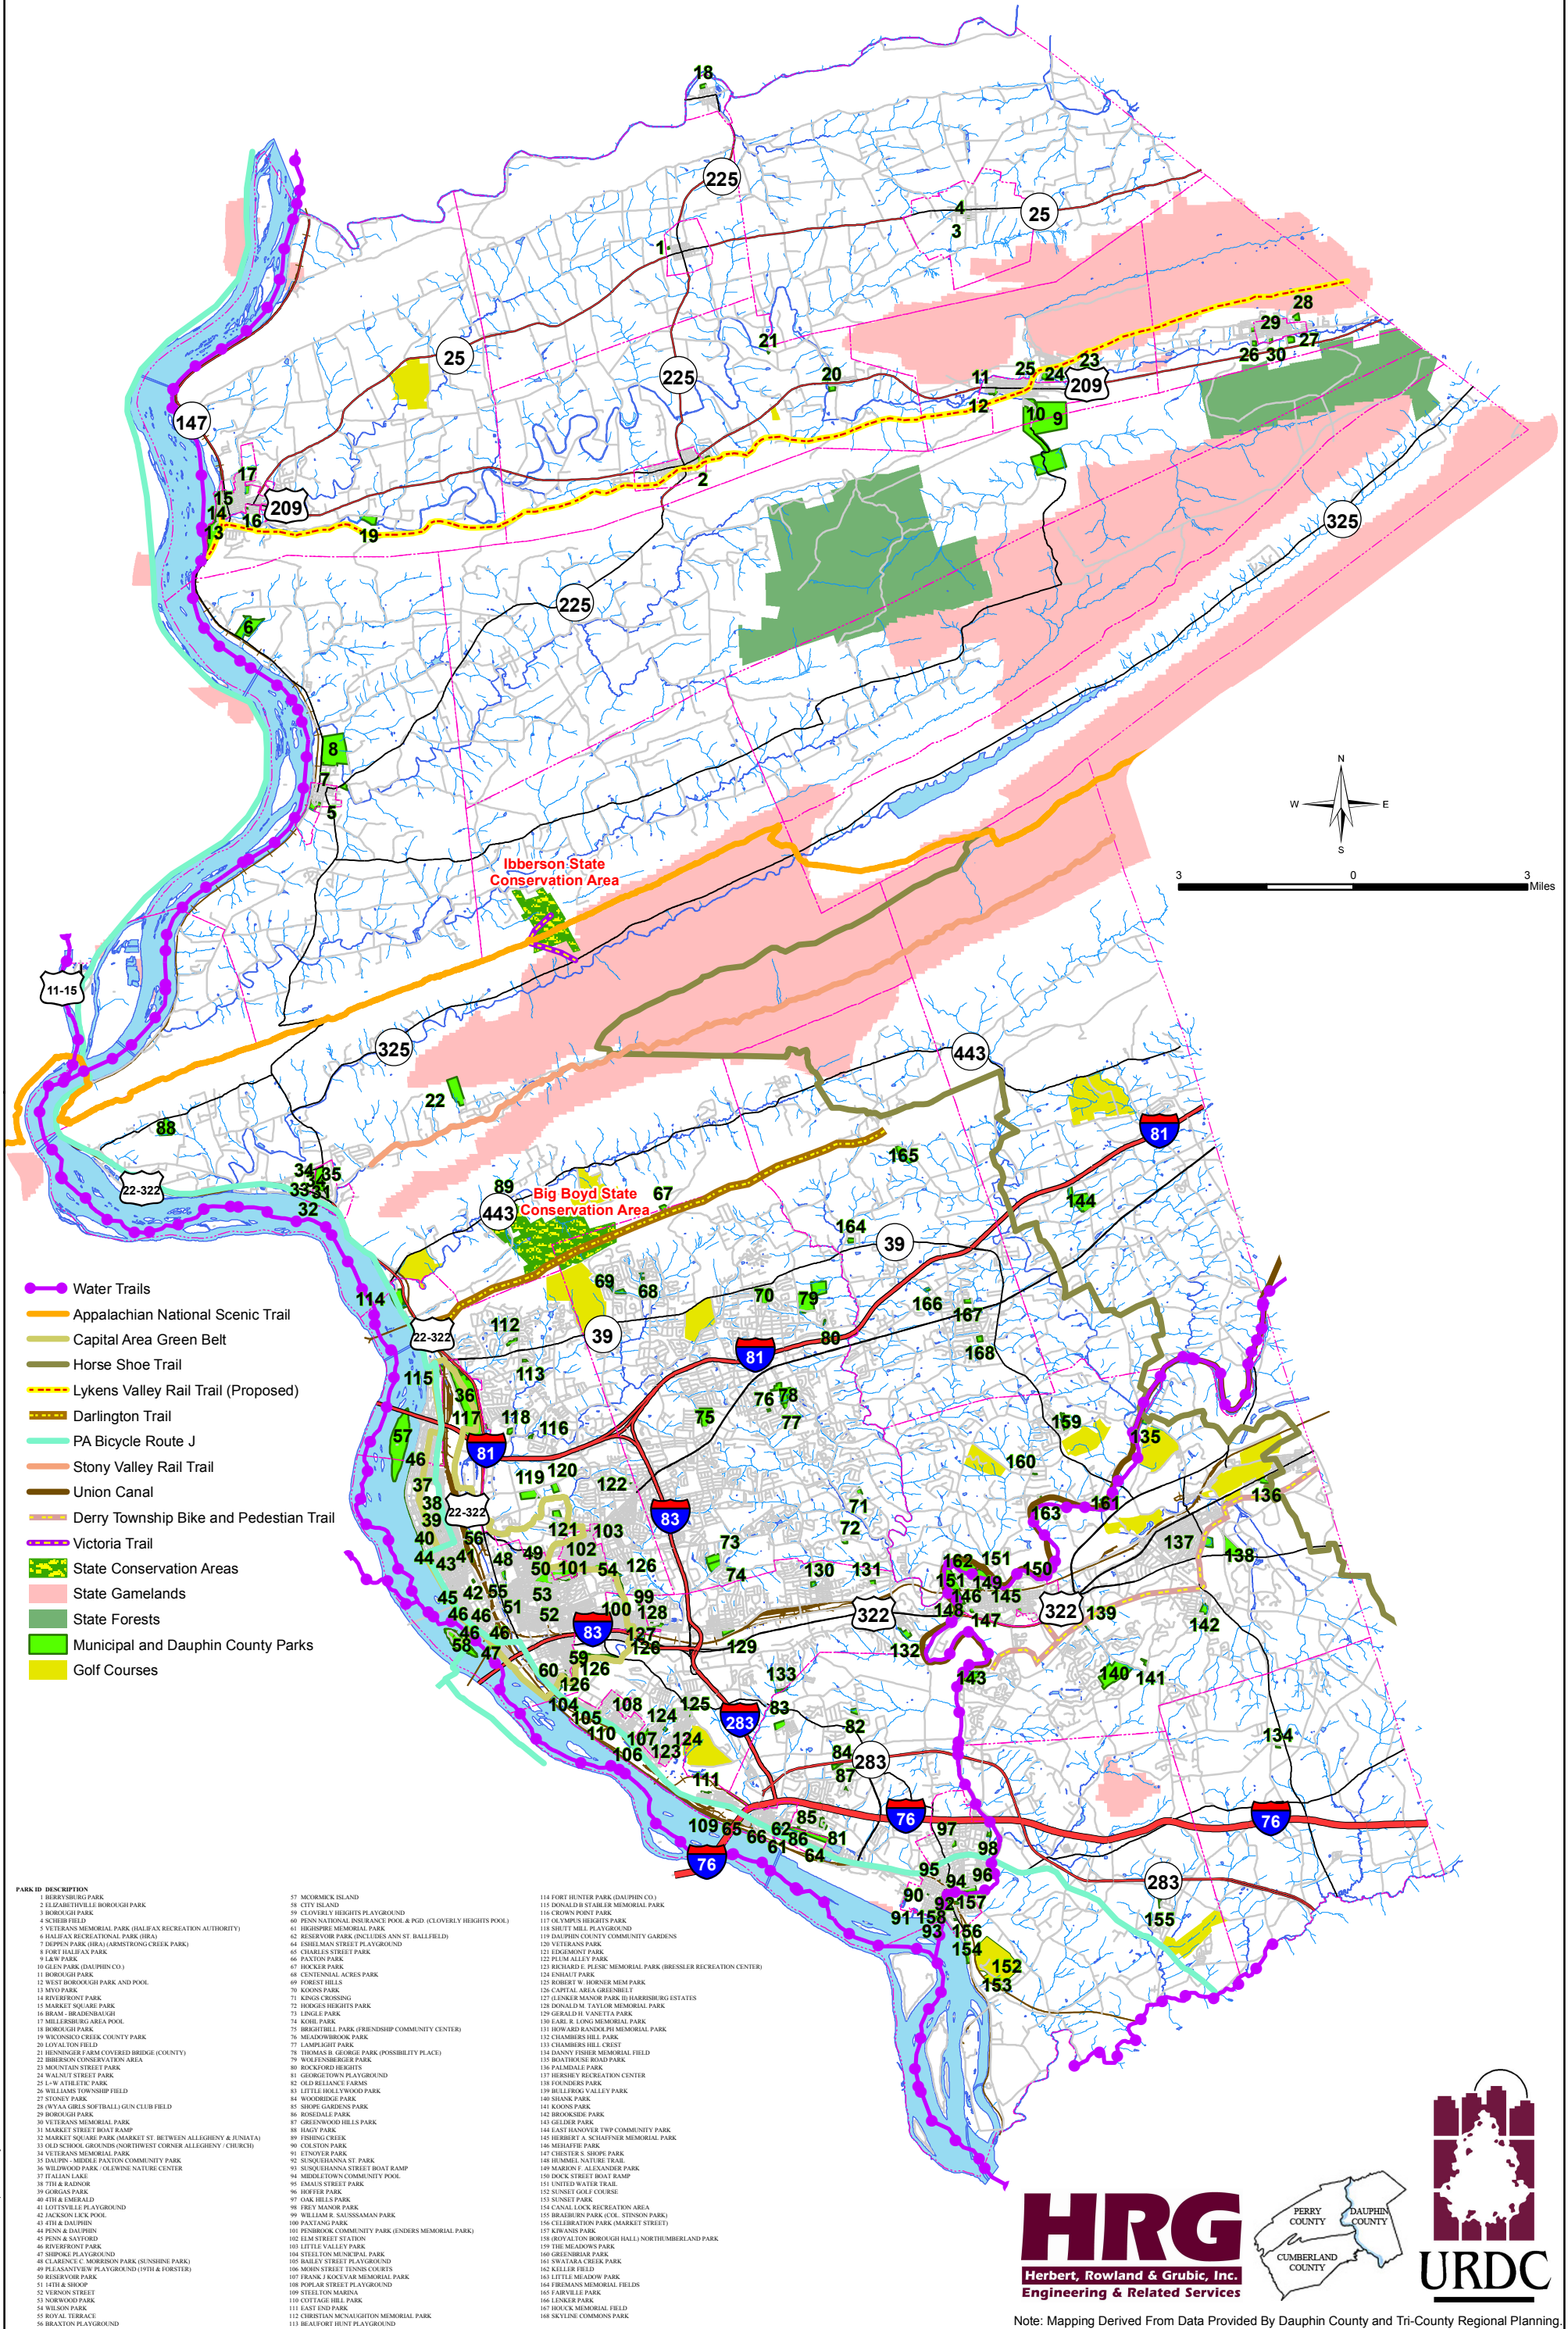

Map 2.10: Recreation Sites

Dauphin County, Pennsylvania

W:\353512\002\DauphinCountyParks11x17.mxd 10/15/2008

HRG
Herbert, Rowland & Grubic, Inc.
Engineering & Related Services

URDC

Note: Mapping Derived From Data Provided By Dauphin County and Tri-County Regional Planning.